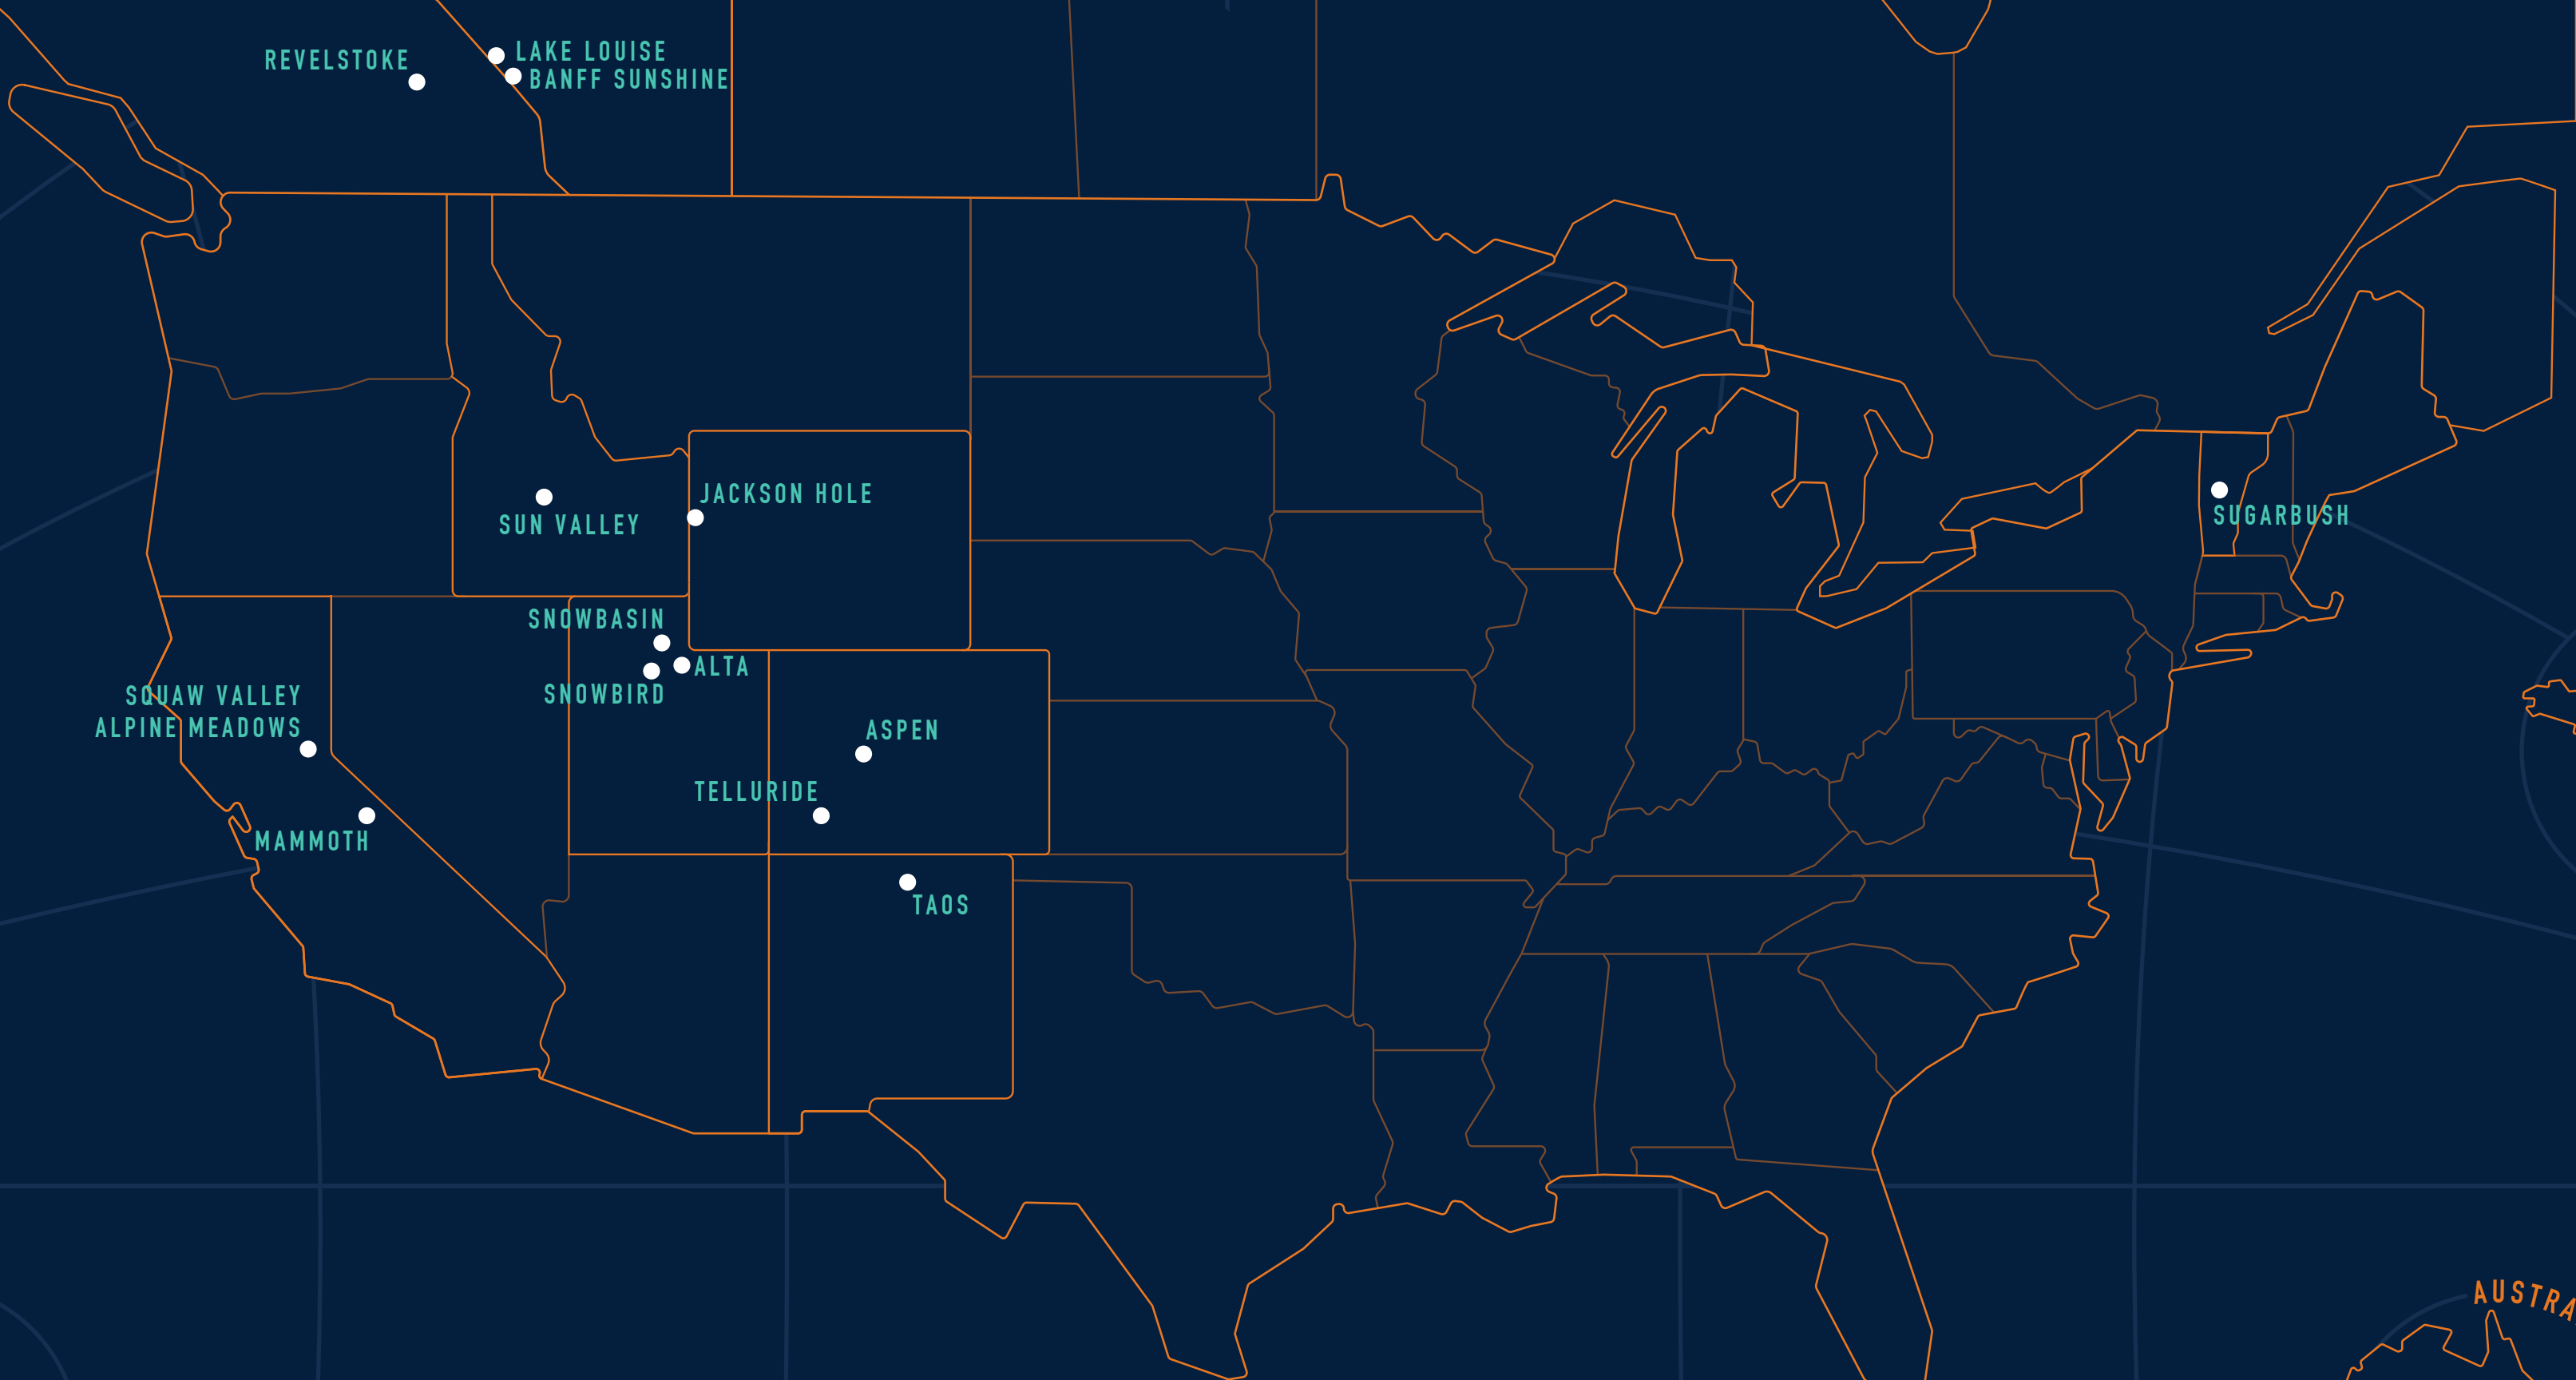

481 LIFTS

2,818 SKI TRAILS

HALF OFF ADDITIONAL DAYS

NO BLACKOUT DAYS

SKI | RIDE ALL SUMMER

SKI | RIDE ALL SUMMER

MOUNTAIN COLLECTIVE™

32 DAYS. 16 DESTINATIONS. 5 CONTINENTS. 1 PASS.
MAKE YOUR SEASON LAST ALL YEAR.

GLOBAL AFFILIATES

56,283

SKIABLE ACRES OF TERRAIN

6,831"

ANNUAL SNOWFALL